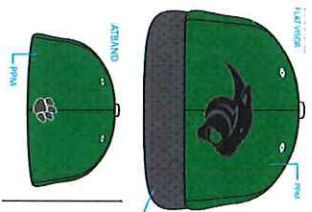

 \$12
 S-XXL
 Charcoal, Kelly

E. Custom Sock

 \$12
 Kelly

F. Baseball Sock

 \$6
 Kelly

G. Rawlings batting helmet

 S(6 7/8 - 7), M(7 1/8 - 7 1/4), L(7 3/8 - 7 1/2), XL(7 5/8 - 7 3/4)
 \$38
 S-XL
 White
 Kelly

H. Baseball Belt

 \$6
 Kelly

I. Baseball Pant

 \$32
 S-XXL
 Black/White
 Kelly

J. Dri Fit L/S Tee

 \$18
 S-XXL
 Kelly

**Order
 On back**

PLAYER PACK

\$73

Choice between
 these two pants.

Includes: Belt, Pant(Choice), Team Hat, Dri-fit Shirt, Sock